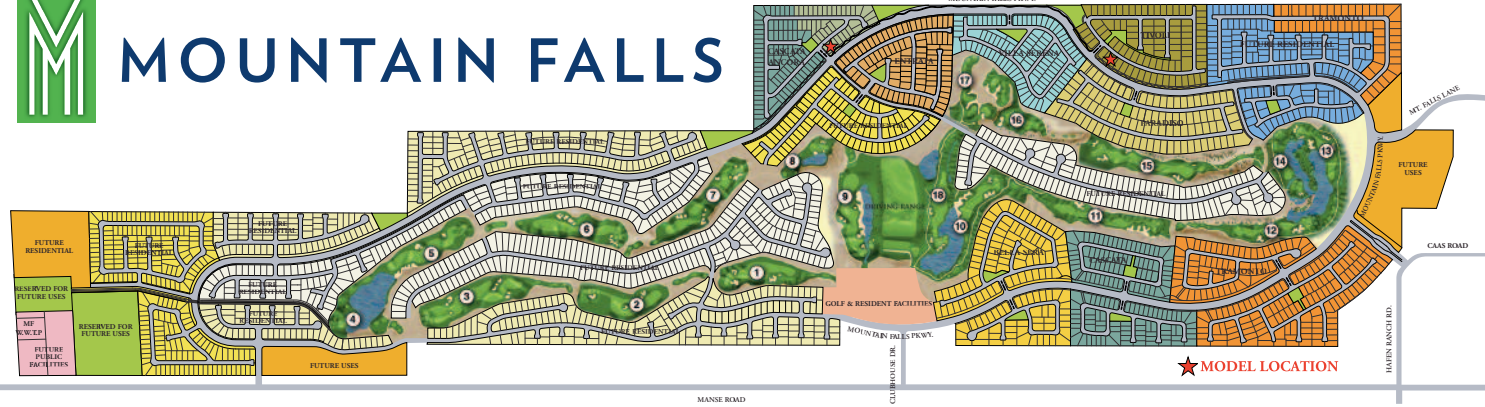

MOUNTAIN FALLS

MOUNTAIN FALLS GOLF CLUB

NEVADA'S DESERT JEWEL

SERIES I

AT VILLA SERENA

1,514 to 2,102 Square Feet
From the mid \$100's
775-751-3278

SERIES II

AT TIVOLI

2,055 to 2,741 Square Feet
From the low \$200's
775-727-0429

A master planned golf course community by William Lyon Homes.

Resident facility featuring fitness center, lounge, pools & interactive water play area.

CON OLDHAM, GCS COURSE SUPERINTENDENT

Gold/Blue Total Yards = 6829 Rating/Slope = 71.4/127
Blue/White Total Yards = 6328 Rating/Slope = 68.8/119

USGA RULES GOVERN ALL PLAY EXCEPT WHERE LOCAL RULES PREVAIL